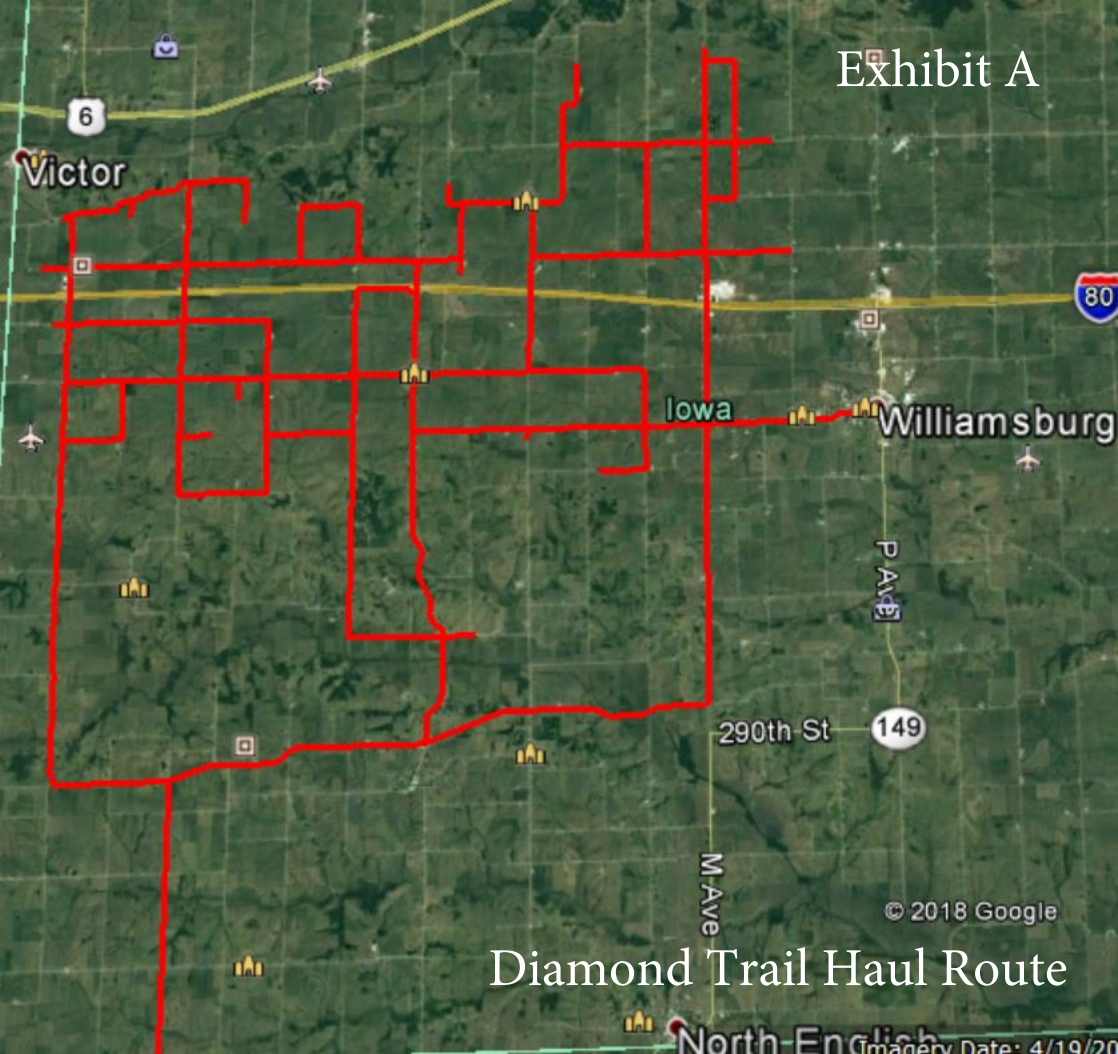

Exhibit A

Victor

Iowa

Williamsburg

P Ave

290th St

149

M Ave

Diamond Trail Haul Route

North-English

© 2018 Google

Imagery Date: 4/19/2018